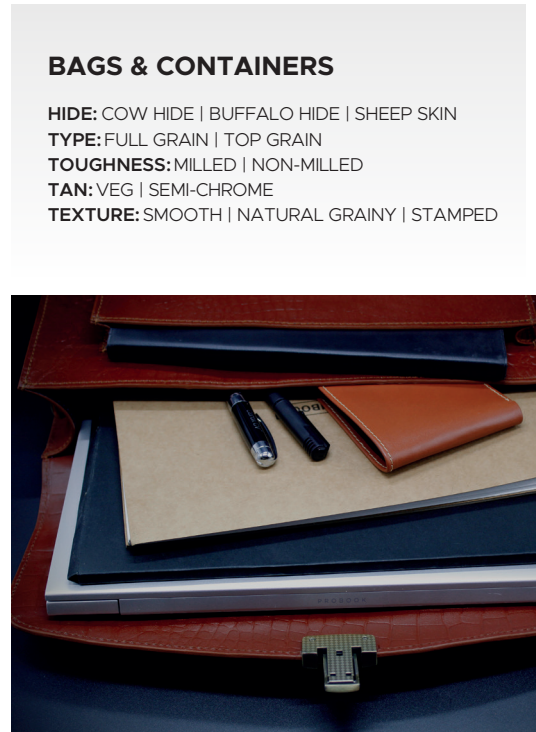

TRI-FOLD WALLET | CODE: BS 0303-001

COLOUR: PEARL BLACK #0C202B

DIMENSION: 8.23 CM X 10.7 CM

01 CURRENCY SLOT | 05 CARD SLOTS
01 HIDDEN SLOT

TRI-FOLD WALLET | CODE: BS 0303-001

COLOUR: DARK CORAL #CD5B45

DIMENSION: 8.23 CM X 10.7 CM

01 CURRENCY SLOT | 05 CARD SLOTS
01 HIDDEN SLOT

BAGS & CONTAINERS

PERSONAL ORGANIZER & LAPTOP POUCH

BAGS & CONTAINERS

HIDE: COW HIDE | BUFFALO HIDE | SHEEP SKIN
TYPE: FULL GRAIN | TOP GRAIN
TOUGHNESS: MILLED | NON-MILLED
TAN: VEG | SEMI-CHROME
TEXTURE: SMOOTH | NATURAL GRAINY | STAMPED