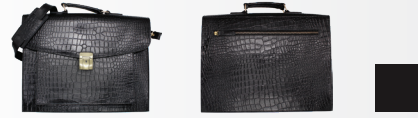

01 CURRENCY SLOT | 05 CARD SLOTS
01 HIDDEN SLOT

BAGS & CONTAINERS

PERSONAL ORGANIZER & LAPTOP POUCH

BAGS & CONTAINERS

HIDE: COW HIDE | BUFFALO HIDE | SHEEP SKIN
TYPE: FULL GRAIN | TOP GRAIN
TOUGHNESS: MILLED | NON-MILLED
TAN: VEG | SEMI-CHROME
TEXTURE: SMOOTH | NATURAL GRAINY | STAMPED

BAGS & CONTAINERS

BRIEFCASE, LAPTOP BAGS & HANDBAGS

BRIEFCASE | CODE: BS 0202-001

COLOUR: Saddle Brown | HEX#903300

DIMENSION: 28 CM x 38.4 CM x 7 CM

01 Laptop Sleeve | 02 Pen Holders | 01 Mouse/Phone Slot | 01 Zipper Pocket | 01 Open-End Front Pocket | 01 Zipper Rear Pocket | Both Hand-Held And Shoulder-Carry Options Available Premium Concord Polyester Lining | Premium Accessories

BRIEFCASE | CODE: BS 0202-001

COLOUR: Black | HEX#000000

DIMENSION: 28 CM x 38.4 CM x 7 CM

01 Laptop Sleeve | 02 Pen Holders | 01 Mouse/Phone Slot | 01 Zipper Pocket | 01 Open-End Front Pocket | 01 Zipper Rear Pocket | Both Hand-Held And Shoulder-Carry Options Available Premium Concord Polyester Lining | Premium Accessories